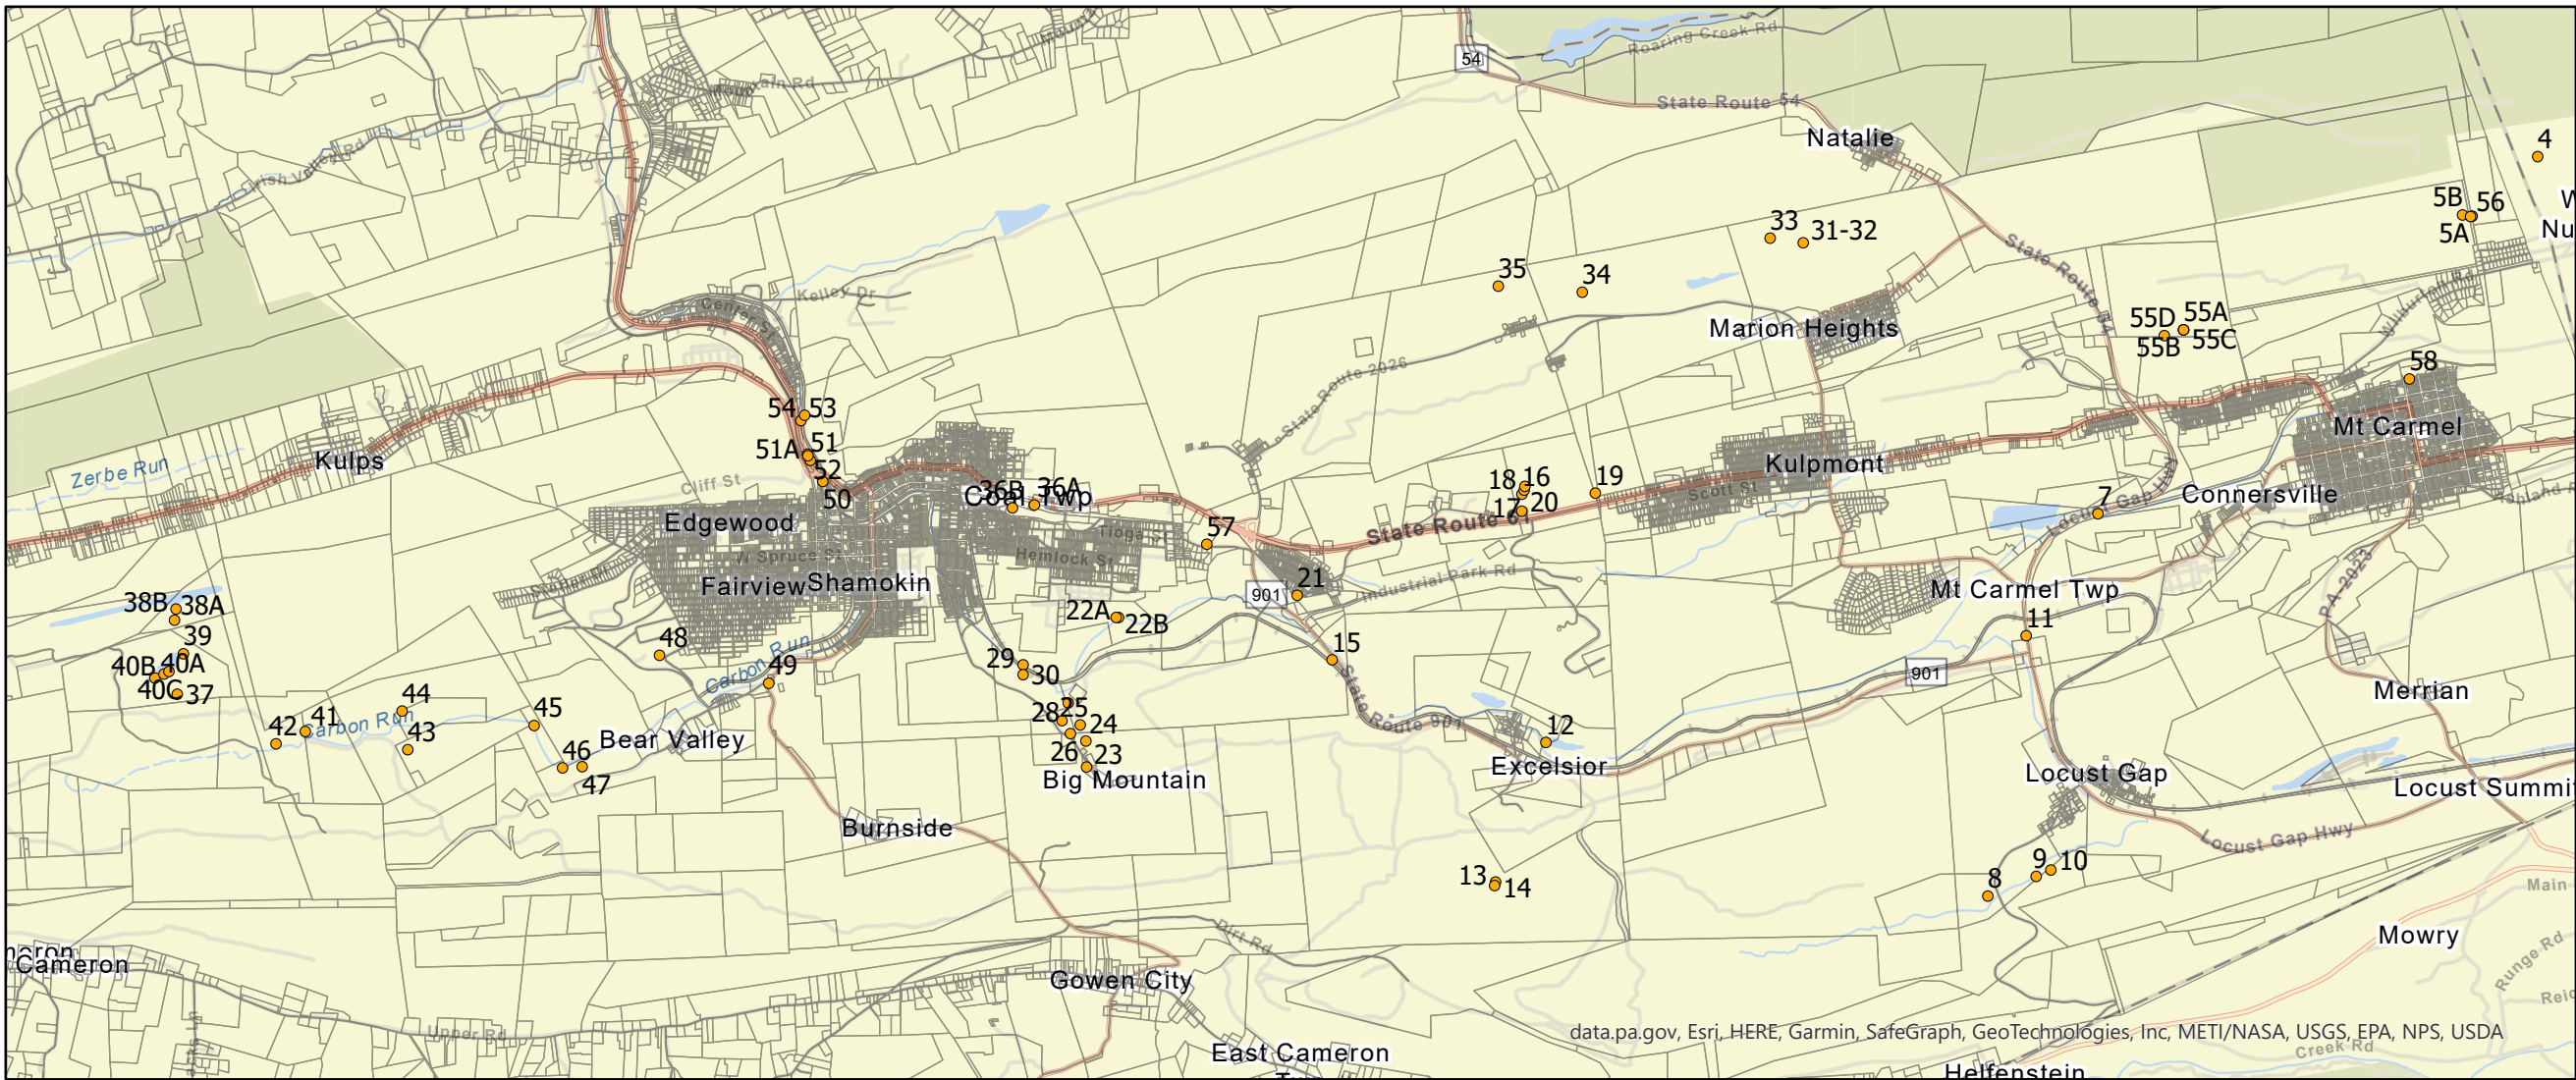

AMD Discharges and Landowner Parcels

Legend

- AMD Discharge Locations
- ▭ Northumberland Landowner Parcels

data.pa.gov, Esri, HERE, Garmin, SafeGraph, GeoTechnologies, Inc, METI/NASA, USGS, EPA, NPS, USDA