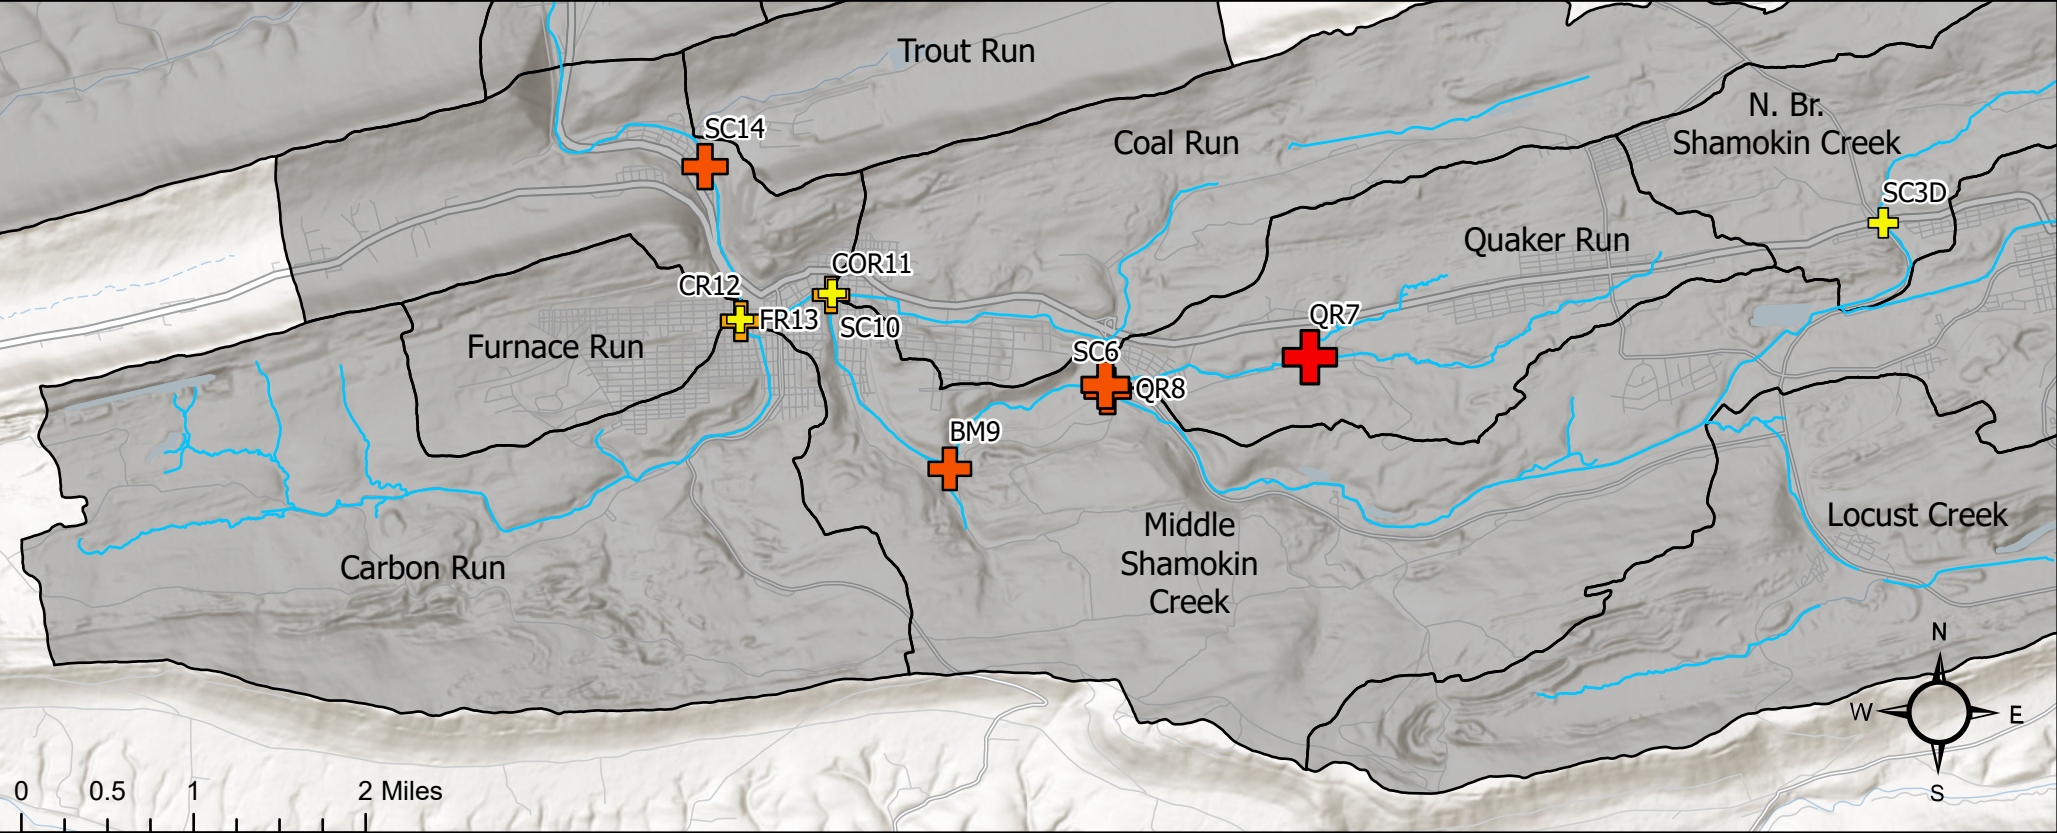

# Shamokin Creek Watershed Low Baseflow Stream Iron Concentration

## Zoomed in Maps

## USGS Stream Locations